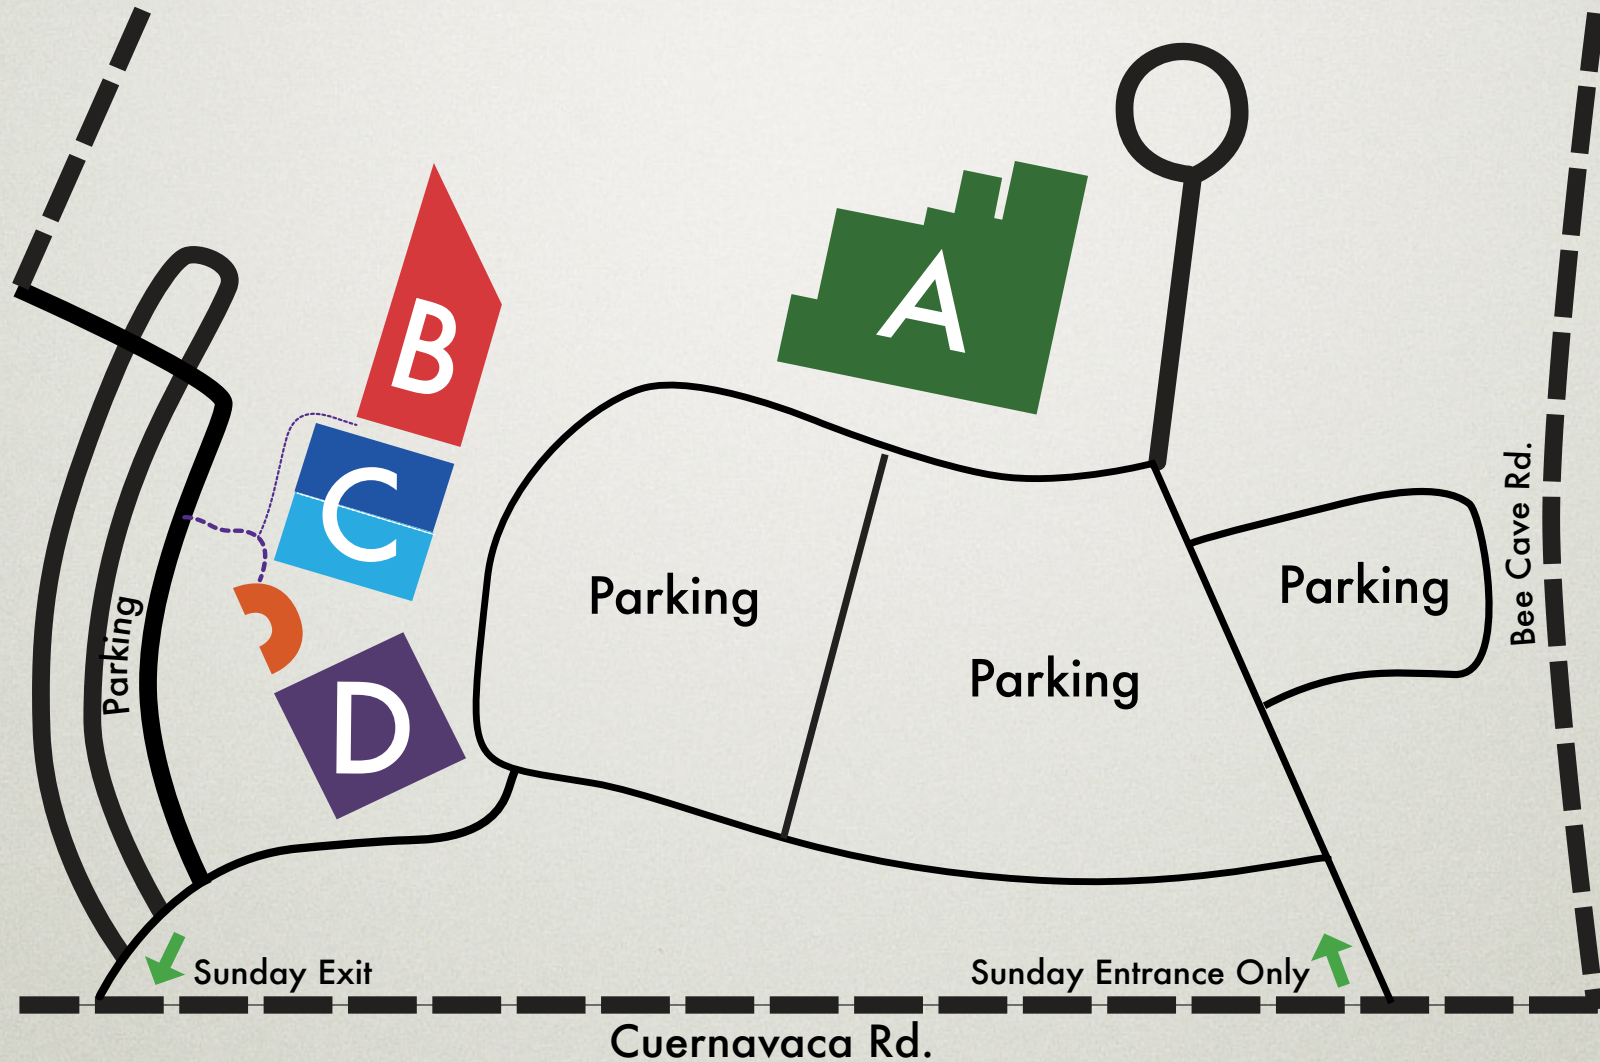

# Bee Cave Campus

■ Nursery - 2nd Grade

■ Students (right side)

■ Offices/Cafe

Middle School - 9:15am High School - 11am

■ Nursery - Preschool

■ 3rd - 5th Grade (left side)