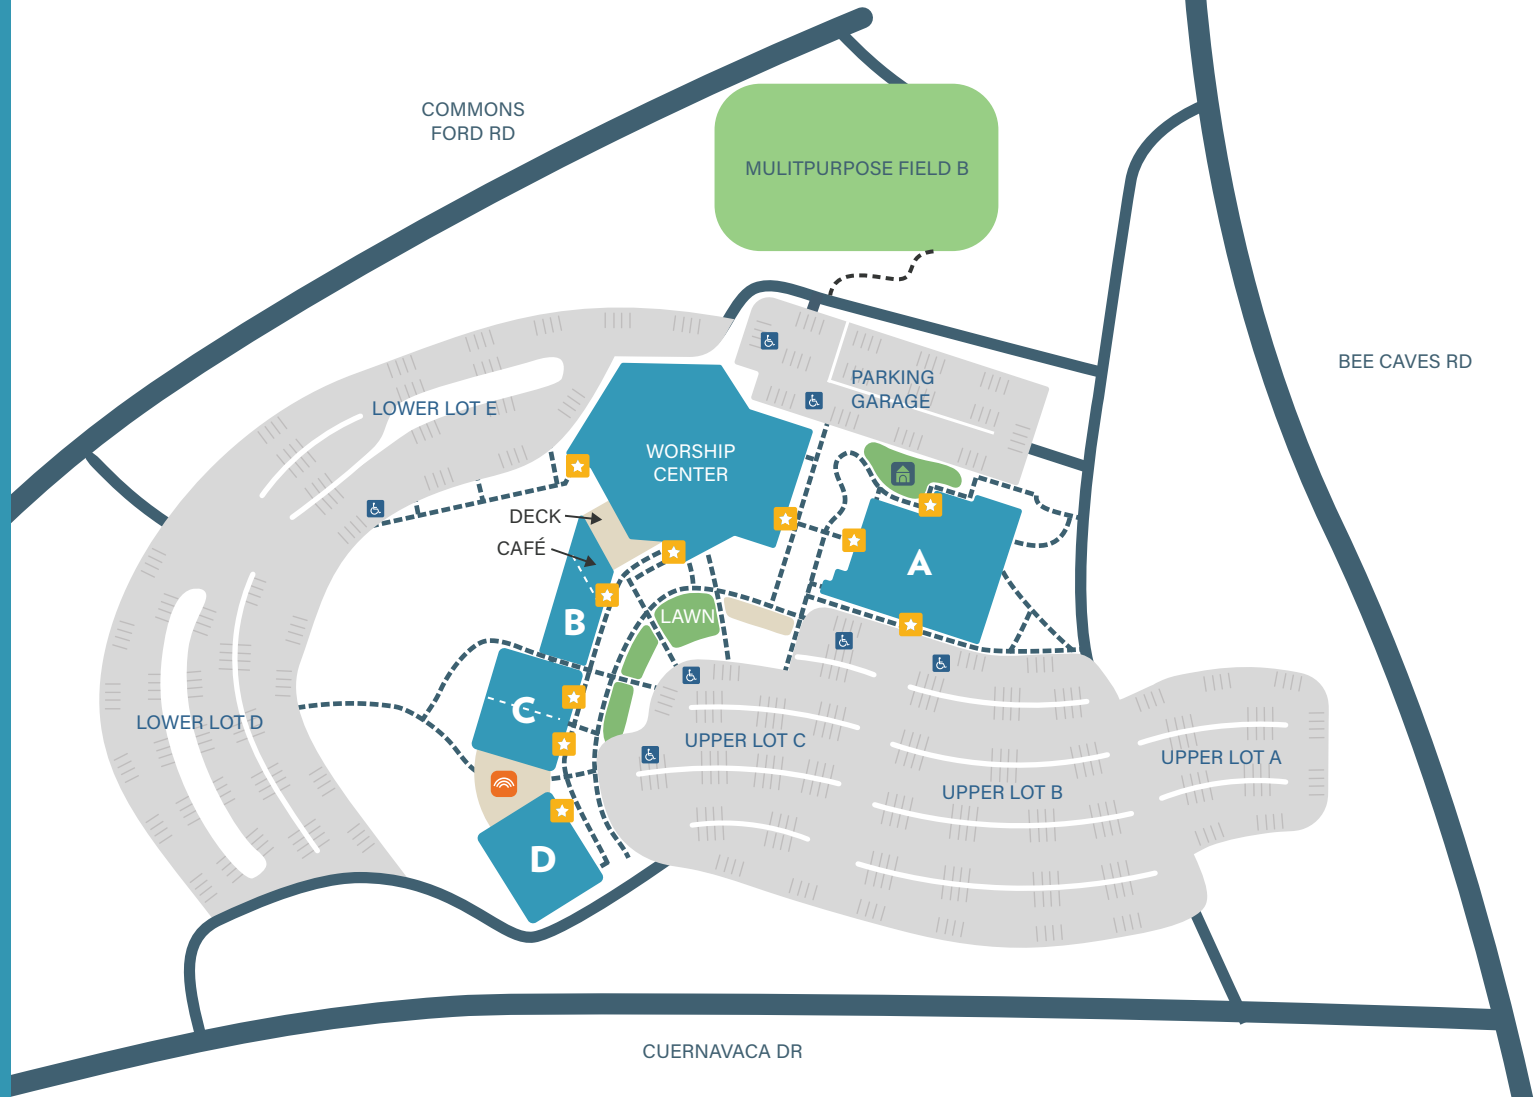

### ADULTS

*Worship Center*

### HIGH SCHOOL

*Bldg D (11am)*

### SPECIAL NEEDS (EMBRACE)

*Bldg A*

### CHURCH OFFICES + CAFÉ

*Bldg B*

BUILDING ENTRANCES

HANDICAPPED PARKING

PLAYGROUND

AMPHITHEATER